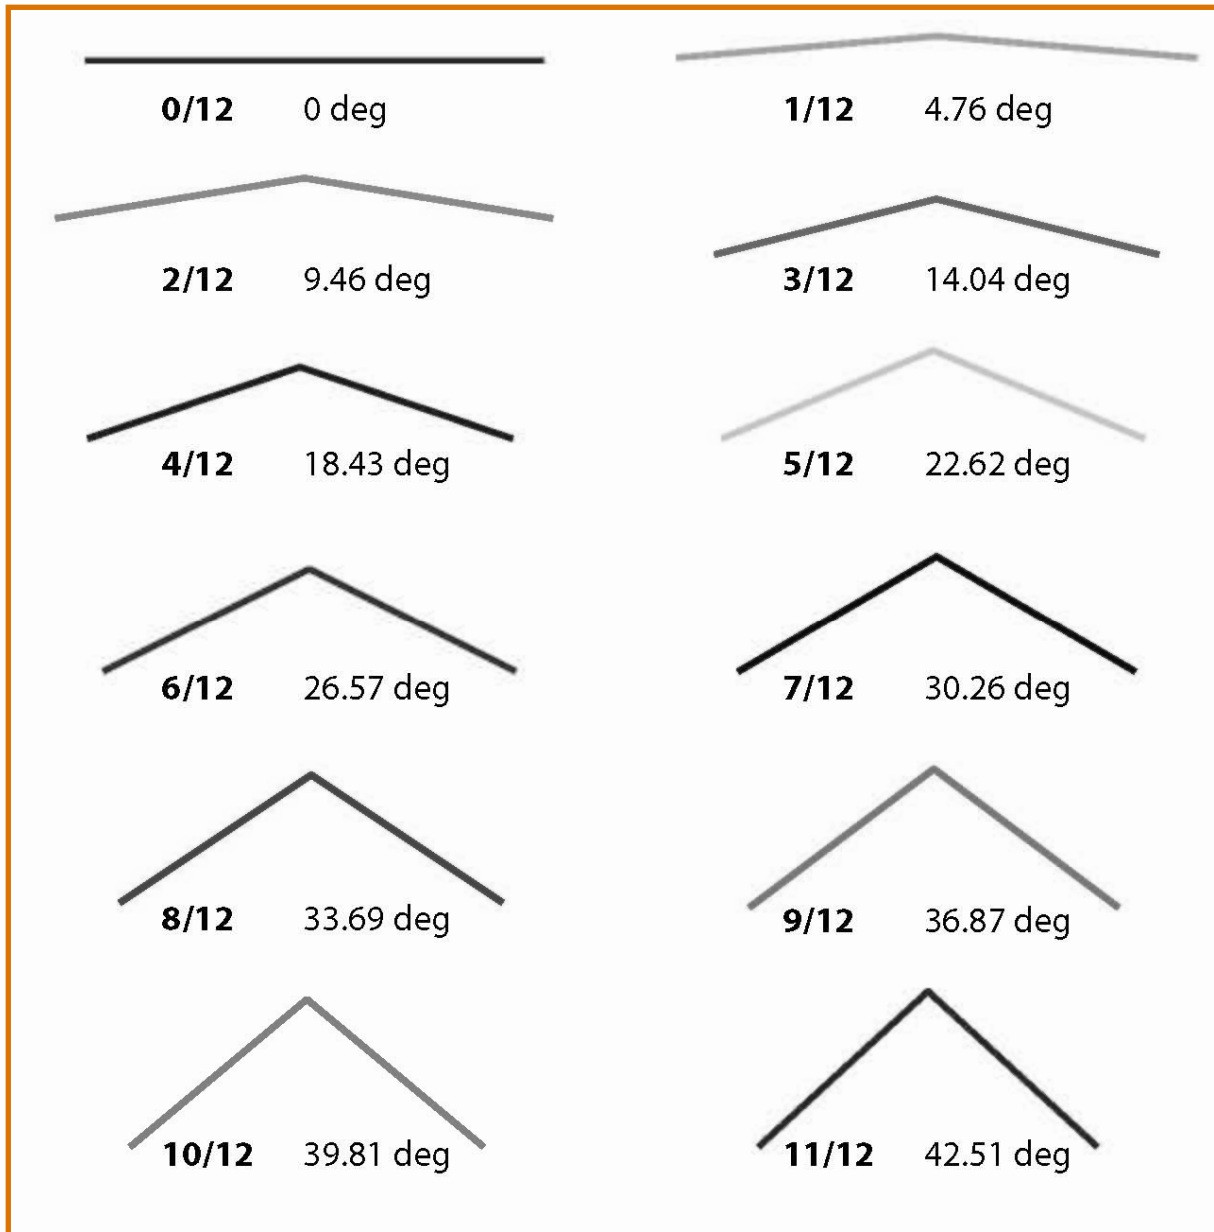

LUXURY METALS

ROOF PITCH DIAGRAM CHART

HEAVY DUTY ROOF VENTS

COPPER ROOF CAP

STAINLESS ROOF CAP

COPPER DAMPERED
ROOF CAP

GALVANIZED DAMPERED
ROOF CAP

LUXURY METALS