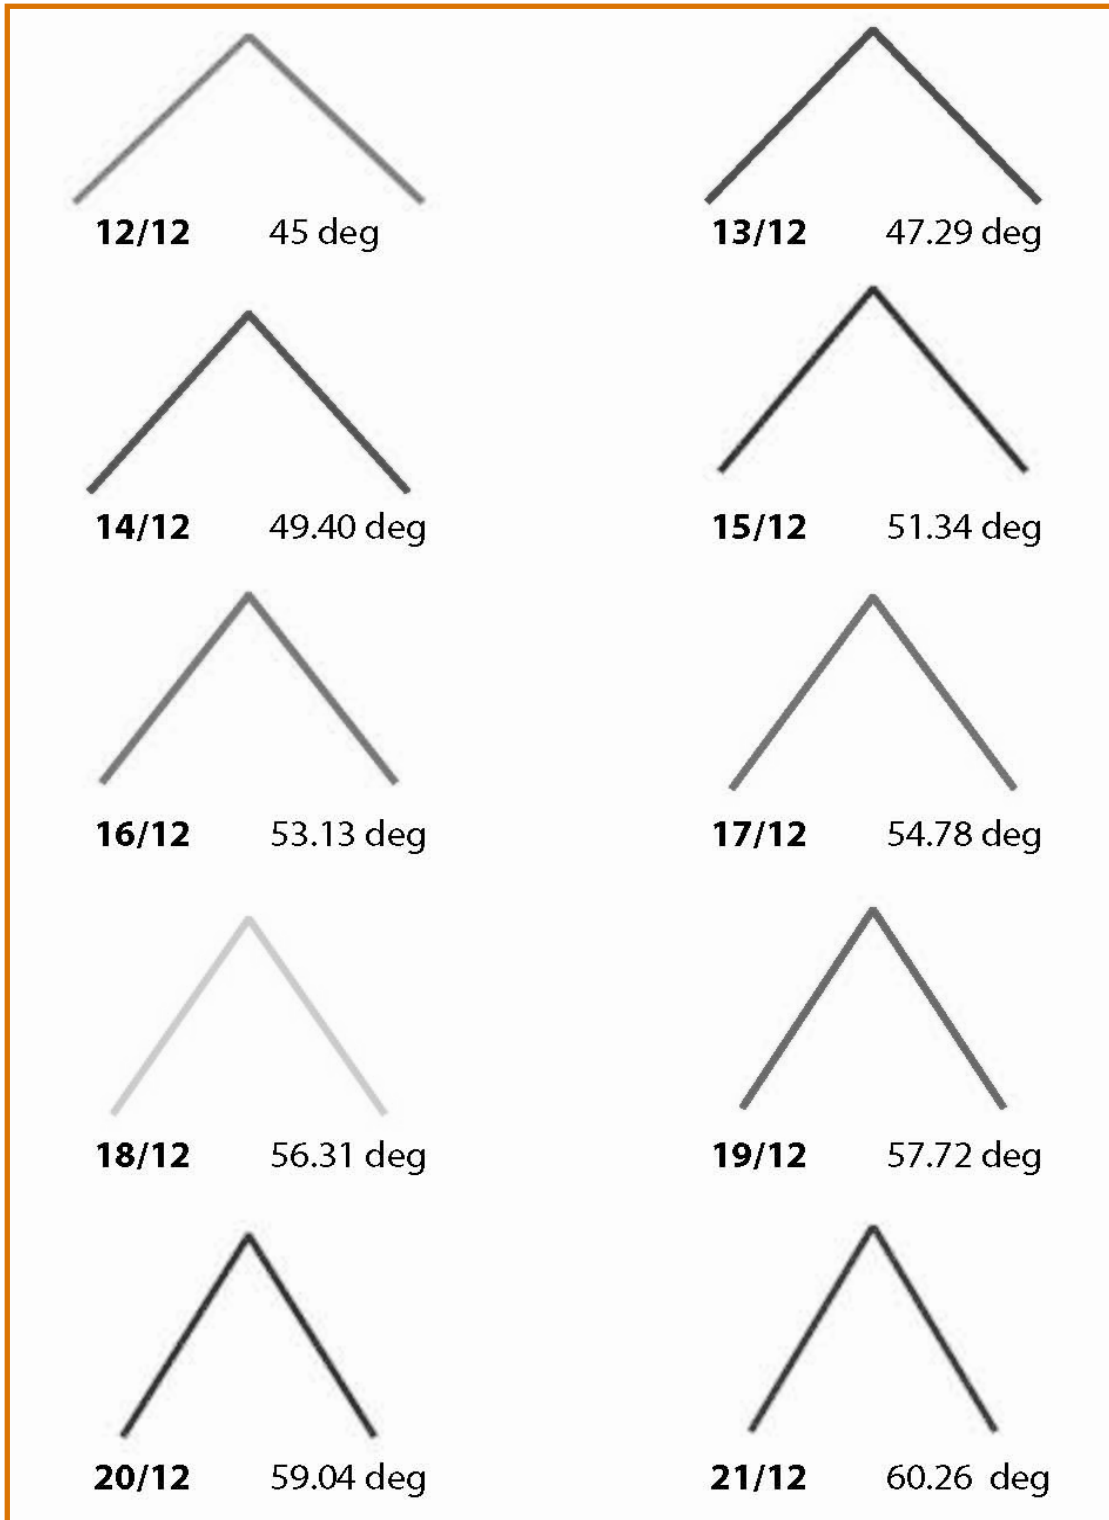

LUXURY METALS

ROOF PITCH DIAGRAM CHART

HEAVY DUTY ROOF VENTS

COPPER ROOF CAP

STAINLESS ROOF CAP

COPPER DAMPERED
ROOF CAP

GALVANIZED DAMPERED
ROOF CAP

LUXURY METALS