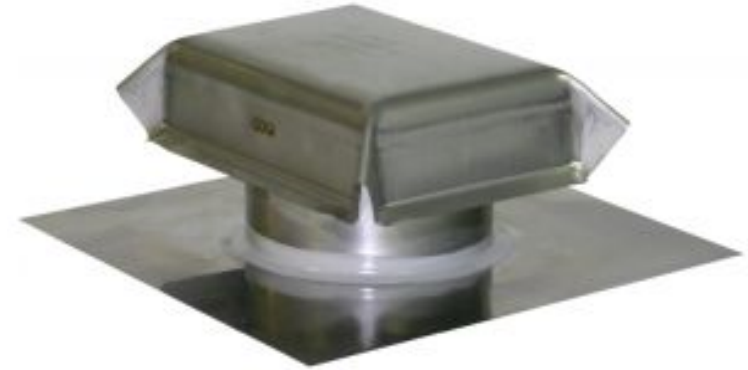

PRODUCT: J-VENT | ROOF VENT CAP (SJV__)

MATERIALS: STAINLESS STEEL

SIZES: 3", 4", & 14" (CRIMPED HOOD STYLE) & 6", 8", 10", 12" (3 PIECE HOOD STYLE)

3 PIECE HOOD STYLE
SIZES: 6", 8", 10" & 12"

CRIMPED HOOD STYLE
SIZES: 3", 4" & 14"

PRODUCT HIGHLIGHTS

THE J-VENT IS USED PRIMARILY AS AN EXHAUST VENT FOR BATHROOMS, RANGE HOODS, AND OTHER AIR QUALITY APPLICATIONS. IT IS ALSO USED FOR PASSIVE ATTIC VENTILATION OR FRESH AIR INTAKE. THE J-VENT CAN ALSO BE USED ON ANY ROOF PITCH.

- LOW SILHOUETTE
- INSTALLS ON ANY PITCH
- 1/8" INSECT SCREEN
- CAN BE MANUFACTURED FOR SHAKE BASE, HARD CONNECT & CURB MOUNT APPLICATIONS
- TALLER CLEARANCES AVAILABLE

PRODUCT: J-VENT | ROOF VENT CAP (SVJ__)

MATERIALS: STAINLESS STEEL

SIZES: 3", 4", & 14" (CRIMPED HOOD STYLE) & 6", 8", 10", 12" (3 PIECE HOOD STYLE)

CRIMPED HOOD STYLE
SIZES: 3", 4" & 14"

3 PIECE HOOD STYLE
SIZES: 6", 8", 10", & 12"

SKU	SIZE	A	B	C	D	E	F	G	H	Free Area
SVJ326 (CRIMPED HOOD)	3"	8.00	3.00	8.00	5.50	1.25	1.75	3.00	2.00	7.00
SVJ426 (CRIMPED HOOD)	4"	9.00	4.00	9.00	6.25	1.50	1.75	3.25	2.50	12.00
SVJ526 (3 PIECE HOOD)	5"	11.00	5.00	11.00	8.25	1.75	3.00	4.75	4.25	12.00
SVJ626 (3 PIECE HOOD)	6"	12.00	6.00	15.00	10.00	2.00	3.00	5.00	4.00	28.00
SVJ726 (3 PIECE HOOD)	7"	12.00	7.00	15.00	11.00	2.75	3.25	6.00	4.50	38.00
SVJ826 (3 PIECE HOOD)	8"	15.00	8.00	15.00	12.00	2.00	3.50	5.50	5.00	50.00
SVJ1026 (3 PIECE HOOD)	10"	18.00	10.00	20.00	16.00	2.25	4.25	6.50	6.50	78.00
SVJ1226 (3 PIECE HOOD)	12"	20.00	12.00	24.00	19.00	2.50	4.50	7.00	7.00	113.00
SVJ1426 (CRIMPED HOOD)	14"	22.00	14.00	24.00	19.00	2.50	4.25	6.75	6.75	153.00