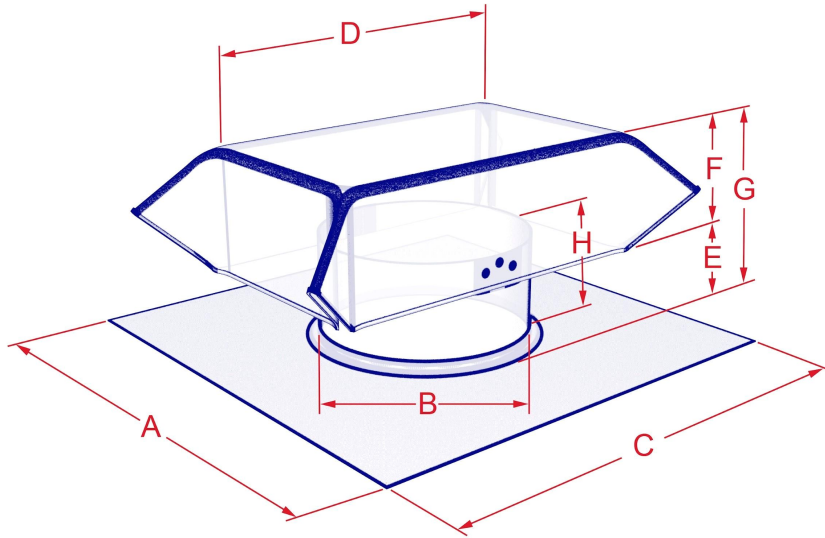

PRODUCT: J-VENT | ROOF VENT CAP (SJV__)

MATERIALS: STAINLESS STEEL

SIZES: 3", 4", & 14" (CRIMPED HOOD STYLE) & 6", 8", 10", 12" (3 PIECE HOOD STYLE)

3 PIECE HOOD STYLE
SIZES: 6", 8", 10" & 12"

CRIMPED HOOD STYLE
SIZES: 3", 4" & 14"

- LOW SILHOUETTE
- INSTALLS ON ANY PITCH
- 1/8" INSECT SCREEN
- CAN BE MANUFACTURED FOR SHAKE BASE, HARD CONNECT & CURB MOUNT APPLICATIONS
- TALLER CLEARANCES AVAILABLE

PRODUCT: J-VENT | ROOF VENT CAP (SVJ__)

MATERIALS: STAINLESS STEEL

SIZES: 3", 4", & 14" (CRIMPED HOOD STYLE) & 6", 8", 10", 12" (3 PIECE HOOD STYLE)

CRIMPED HOOD STYLE
SIZES: 3", 4" & 14"

3 PIECE HOOD STYLE
SIZES: 6", 8", 10", & 12"

SKU	SIZE	A	B	C	D	E	F	G	H	Free Area
SVJ326 (CRIMPED HOOD)	3"	8.00	3.00	8.00	5.50	1.25	1.75	3.00	2.00	7.00
SVJ426 (CRIMPED HOOD)	4"	9.00	4.00	9.00	6.25	1.50	1.75	3.25	2.50	12.00
SVJ526 (3 PIECE HOOD)	5"	11.00	5.00	11.00	8.25	1.75	3.00	4.75	4.25	12.00
SVJ626 (3 PIECE HOOD)	6"	12.00	6.00	15.00	10.00	2.00	3.00	5.00	4.00	28.00
SVJ726 (3 PIECE HOOD)	7"	12.00	7.00	15.00	11.00	2.75	3.25	6.00	4.50	38.00
SVJ826 (3 PIECE HOOD)	8"	15.00	8.00	15.00	12.00	2.00	3.50	5.50	5.00	50.00
SVJ1026 (3 PIECE HOOD)	10"	18.00	10.00	20.00	16.00	2.25	4.25	6.50	6.50	78.00
SVJ1226 (3 PIECE HOOD)	12"	20.00	12.00	24.00	19.00	2.50	4.50	7.00	7.00	113.00
SVJ1426 (CRIMPED HOOD)	14"	22.00	14.00	24.00	19.00	2.50	4.25	6.75	6.75	153.00