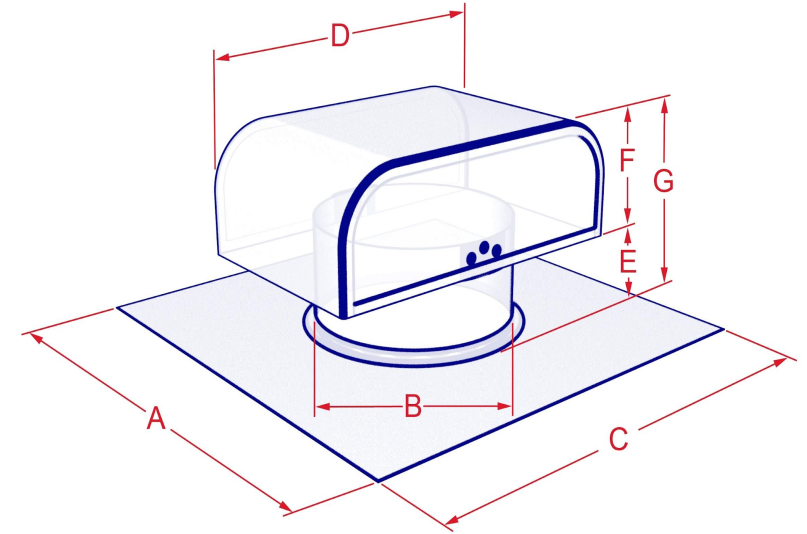

- LOW SILHOUETTE
- INSTALLS ON ANY PITCH
- 1/8" INSECT SCREEN
- CAN BE MANUFACTURED FOR SHAKE BASE, HARD CONNECT & CURB MOUNT APPLICATIONS
- TALLER CLEARANCES AVAILABLE

PRODUCT: J-VENT | ROOF VENT CAP (SVJ__)

MATERIALS: STAINLESS STEEL

SIZES: 3", 4", & 14" (CRIMPED HOOD STYLE) & 6", 8", 10", 12" (3 PIECE HOOD STYLE)

CRIMPED HOOD STYLE
SIZES: 3", 4" & 14"

3 PIECE HOOD STYLE
SIZES: 6", 8", 10", & 12"

SKU	SIZE	A	B	C	D	E	F	G	H	Free Area
SVJ326 (CRIMPED HOOD)	3"	8.00	3.00	8.00	5.50	1.25	1.75	3.00	2.00	7.00
SVJ426 (CRIMPED HOOD)	4"	9.00	4.00	9.00	6.25	1.50	1.75	3.25	2.50	12.00
SVJ526 (3 PIECE HOOD)	5"	11.00	5.00	11.00	8.25	1.75	3.00	4.75	4.25	12.00
SVJ626 (3 PIECE HOOD)	6"	12.00	6.00	15.00	10.00	2.00	3.00	5.00	4.00	28.00
SVJ726 (3 PIECE HOOD)	7"	12.00	7.00	15.00	11.00	2.75	3.25	6.00	4.50	38.00
SVJ826 (3 PIECE HOOD)	8"	15.00	8.00	15.00	12.00	2.00	3.50	5.50	5.00	50.00
SVJ1026 (3 PIECE HOOD)	10"	18.00	10.00	20.00	16.00	2.25	4.25	6.50	6.50	78.00
SVJ1226 (3 PIECE HOOD)	12"	20.00	12.00	24.00	19.00	2.50	4.50	7.00	7.00	113.00
SVJ1426 (CRIMPED HOOD)	14"	22.00	14.00	24.00	19.00	2.50	4.25	6.75	6.75	153.00