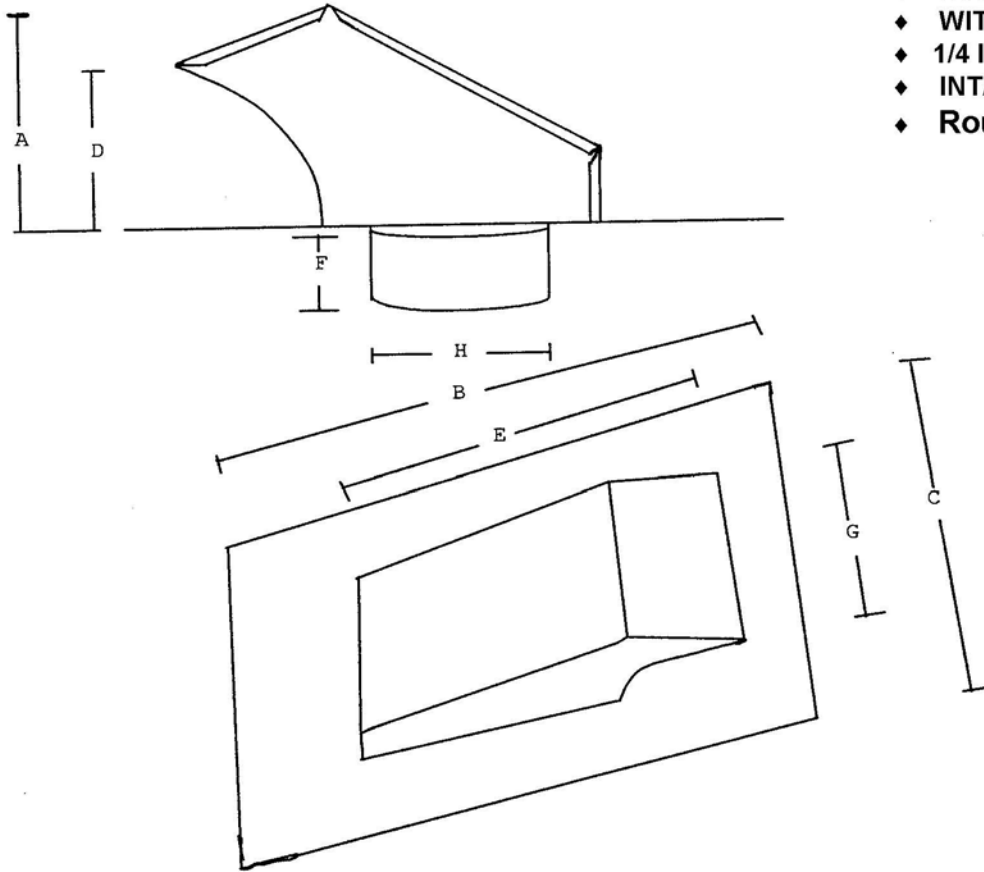

COPPER ROOF MOUNT DAMPERED EXHAUST VENT

(available in 4" and 6" round connection)

- ◆ LOW SILHOUETTE
- ◆ WITH OR WITHOUT DAMPER
- ◆ 1/4 In or 1/8 BUG SCREEN AVAILABLE
- ◆ INTAKE OR EXHAUST VENTING
- ◆ Round collar separate (4" to 10")