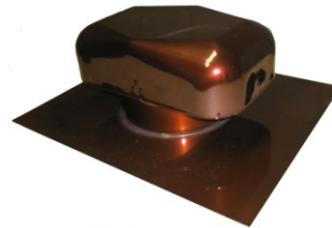

LUXURY METALS

PREMIUM VENTILATION PRODUCTS

Luxury Metals Custom Powder Coated Exterior Vents

CANDY COPPER WALL VENT

CANDY COPPER EAVE VENT

CANDY COPPER ROOF VENT

CANDY COPPER DAMPERED ROOF VENT

Color Coordinate Your Vents & Add Long Lasting Protection