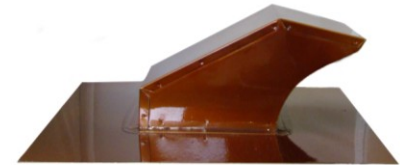

LUXURY METALS

PREMIUM VENTILATION PRODUCTS

Luxury Metals Custom Powder Coated Exterior Vents

CANDY COPPER WALL VENT

CANDY COPPER EAVE VENT

CANDY COPPER ROOF VENT

CANDY COPPER DAMPERED ROOF VENT

Color Coordinate Your Vents & Add Long Lasting Protection