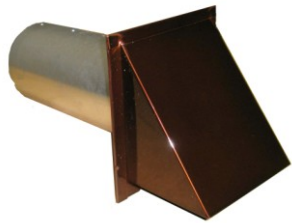

LUXURY METALS

PREMIUM VENTILATION PRODUCTS

Luxury Metals Custom Powder Coated Exterior Vents

CANDY COPPER WALL VENT

CANDY COPPER EAVE VENT

CANDY COPPER ROOF VENT

CANDY COPPER DAMPERED ROOF VENT

Color Coordinate Your Vents & Add Long Lasting Protection